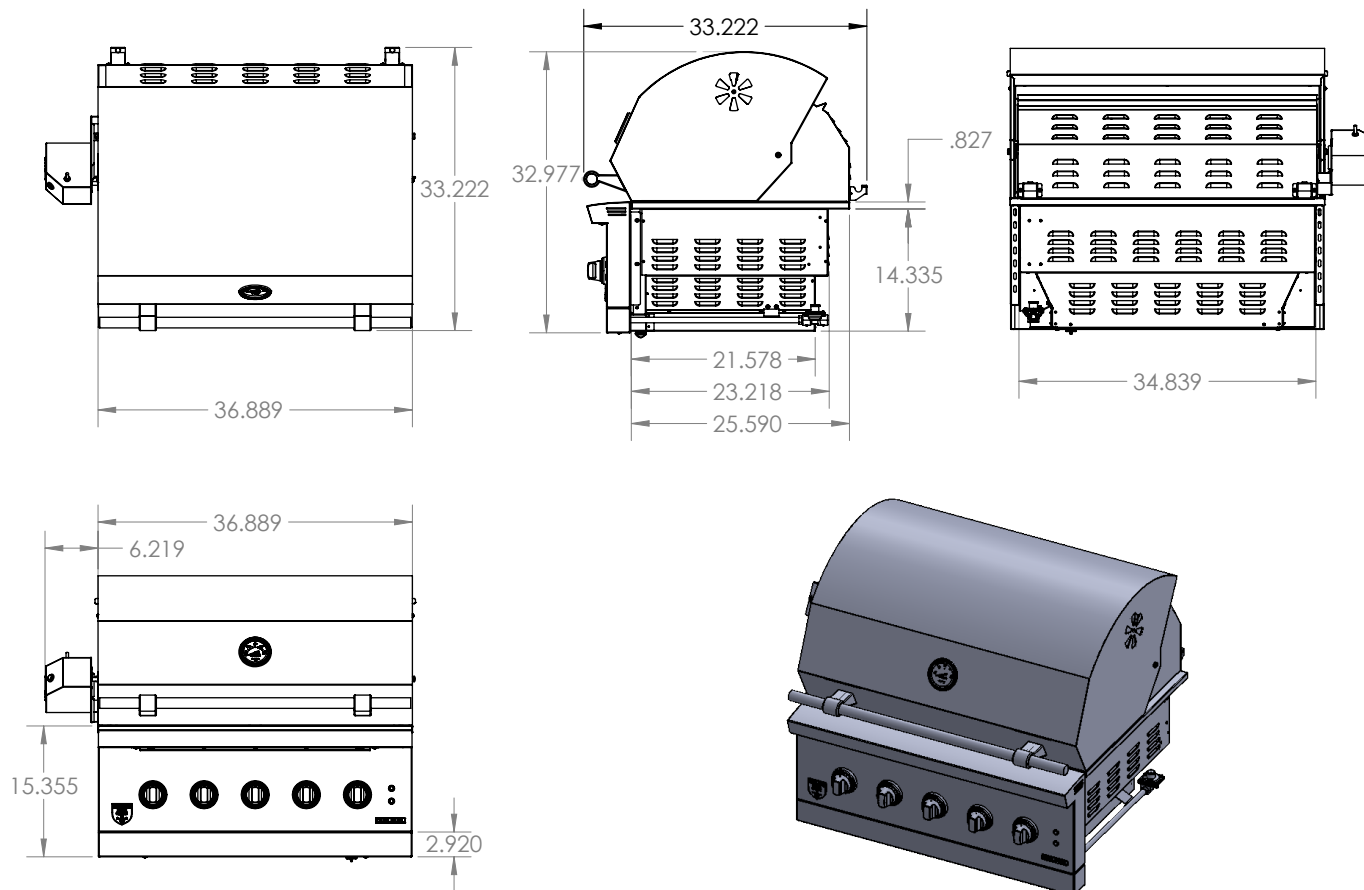

## 36" ENCORE GRILL - BUILT-IN

SKU: ENC36

### DISCLAIMER

We recommend adding a 1/4" (.25) to the inner dimension to ensure the unit fits properly in the build out.