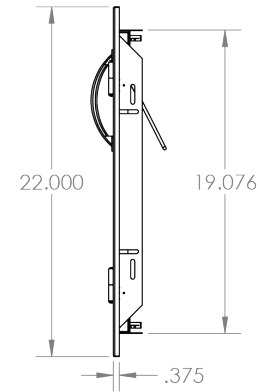

TrueFlame 36" Double Access Door

SKU: TF-DD-36

Recommended Cut-Out:
33³/₈" W x 19³/₈" H

NOTES

DISCLAIMER

We recommend adding a 1/4" (.25) to the inner dimension to ensure the unit fits properly in the build out.