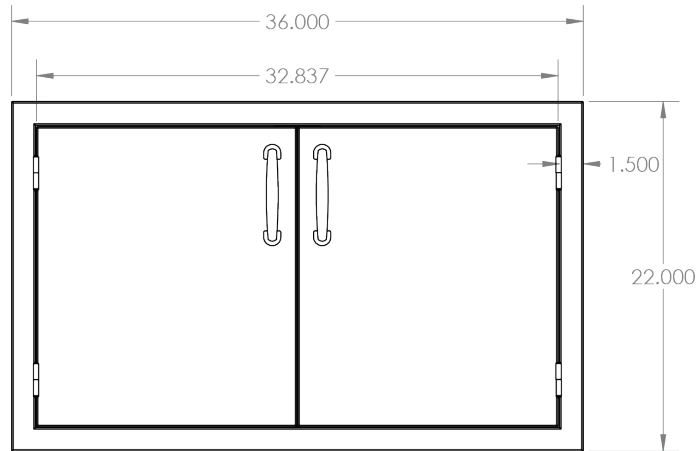

TrueFlame 36" Double Access Door

SKU: TF-DD-36

Recommended Cut-Out:
33³/₈" W x 19³/₈" H

NOTES

DISCLAIMER

We recommend adding a 1/4" (.25) to the inner dimension to ensure the unit fits properly in the build out.