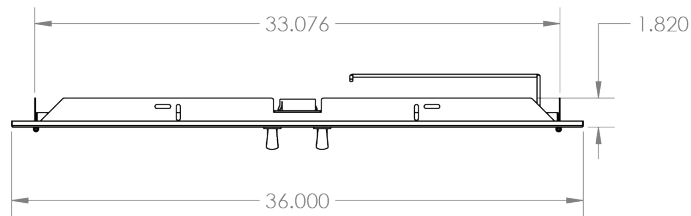

TrueFlame 36" Double Access Door

SKU: TF-DD-36

Recommended Cut-Out:
33³/₈" W x 19³/₈" H

NOTES

DISCLAIMER

We recommend adding a 1/4" (.25) to the inner dimension to ensure the unit fits properly in the build out.