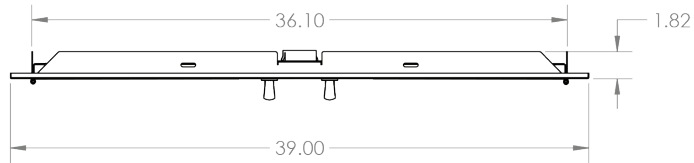

TrueFlame 39" Double Access Door

SKU: TF-DD-39

Recommended Cut-Out:
36³/₈" W x 19³/₈" H

NOTES

DISCLAIMER

We recommend adding a 1/4" (.25) to the inner dimension to ensure the unit fits properly in the build out.