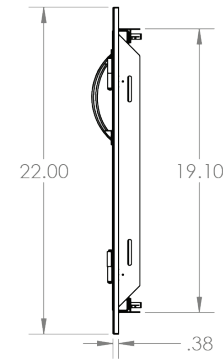

TrueFlame 39" Double Access Door

SKU: TF-DD-39

Recommended Cut-Out:
36³/₈" W x 19³/₈" H

NOTES

DISCLAIMER

We recommend adding a 1/4" (.25) to the inner dimension to ensure the unit fits properly in the build out.