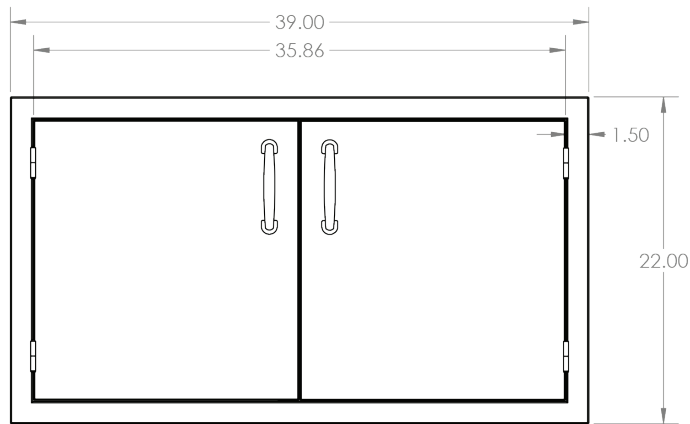

TrueFlame 39" Double Access Door

SKU: TF-DD-39

Recommended Cut-Out:
36³/₈" W x 19³/₈" H

NOTES

DISCLAIMER

We recommend adding a 1/4" (.25) to the inner dimension to ensure the unit fits properly in the build out.