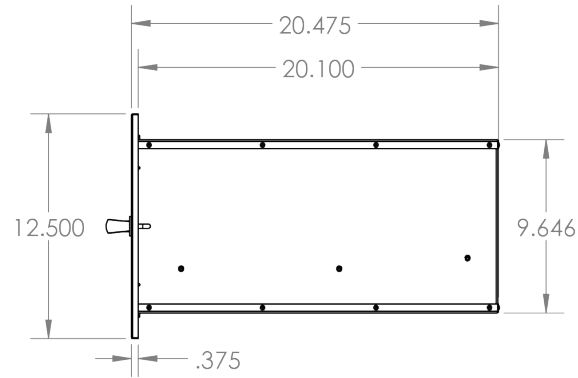

TrueFlame 17" Single Drawer

SKU: TF-DR1-17

Recommended Cut-Out:
15¹/₄" W x 10" H x 20³/₈" D

NOTES

DISCLAIMER

We recommend adding a 1/4" (.25) to the inner dimension to ensure the unit fits properly in the build out.