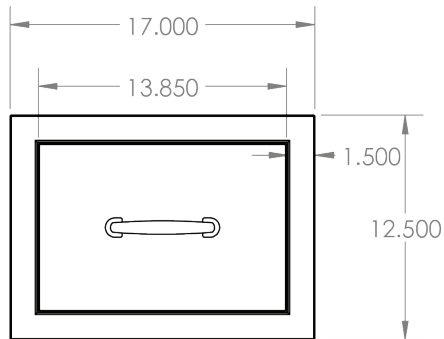

TrueFlame 17" Single Drawer

SKU: TF-DR1-17

Recommended Cut-Out:
15¹/₄" W x 10" H x 20³/₈" D

NOTES

DISCLAIMER

We recommend adding a 1/4" (.25) to the inner dimension to ensure the unit fits properly in the build out.