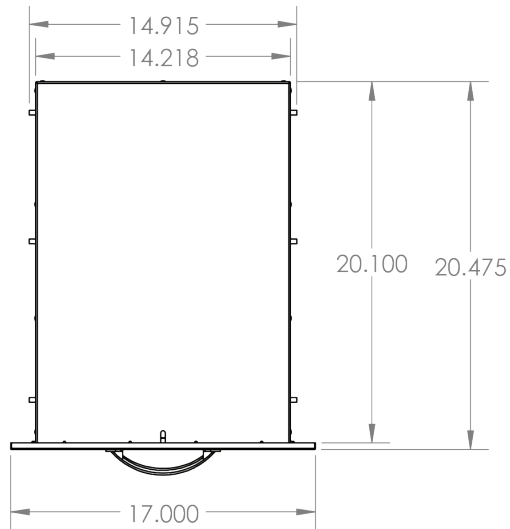

TrueFlame 17" Single Drawer

SKU: TF-DR1-17

Recommended Cut-Out:
15¹/₄" W x 10" H x 20³/₈" D

NOTES

DISCLAIMER

We recommend adding a 1/4" (.25) to the inner dimension to ensure the unit fits properly in the build out.