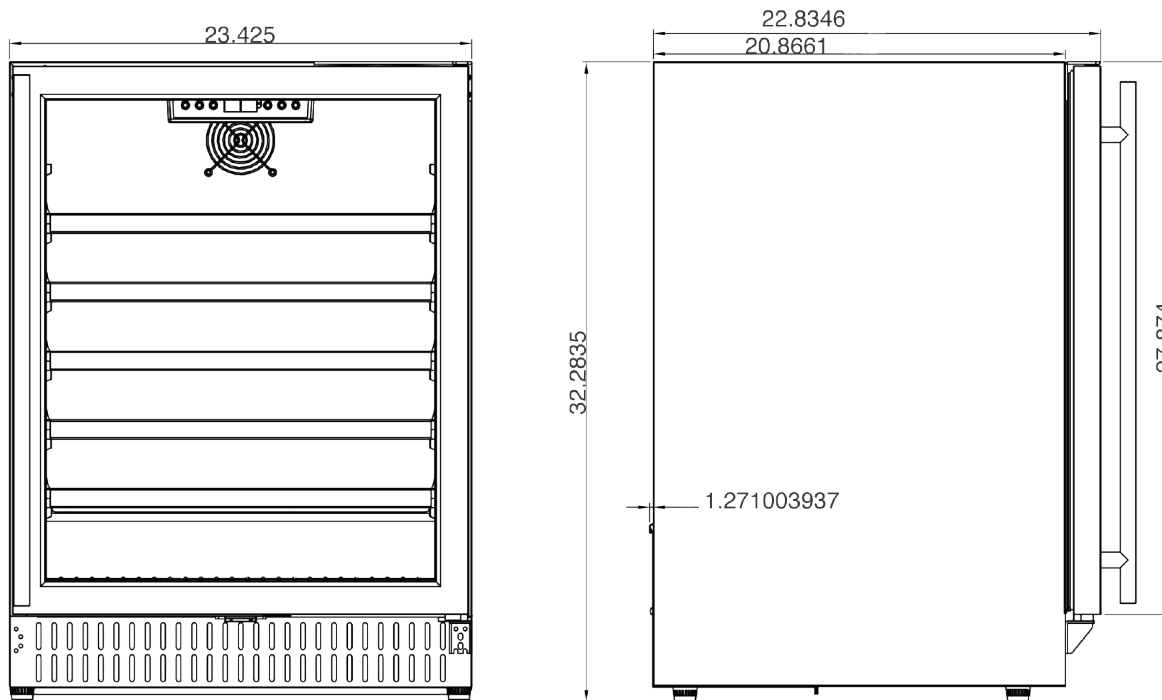

TrueFlame 24" 5.3C Outdoor Rated Wine Cooler

SKU: TF-RFR-24W

Recommended Cut-Out:
24¹/₄" W x 32³/₄" H x 24" D

NOTES

DISCLAIMER

We recommend adding a 1/4" (.25) to the inner dimension to ensure the unit fits properly in the build out.