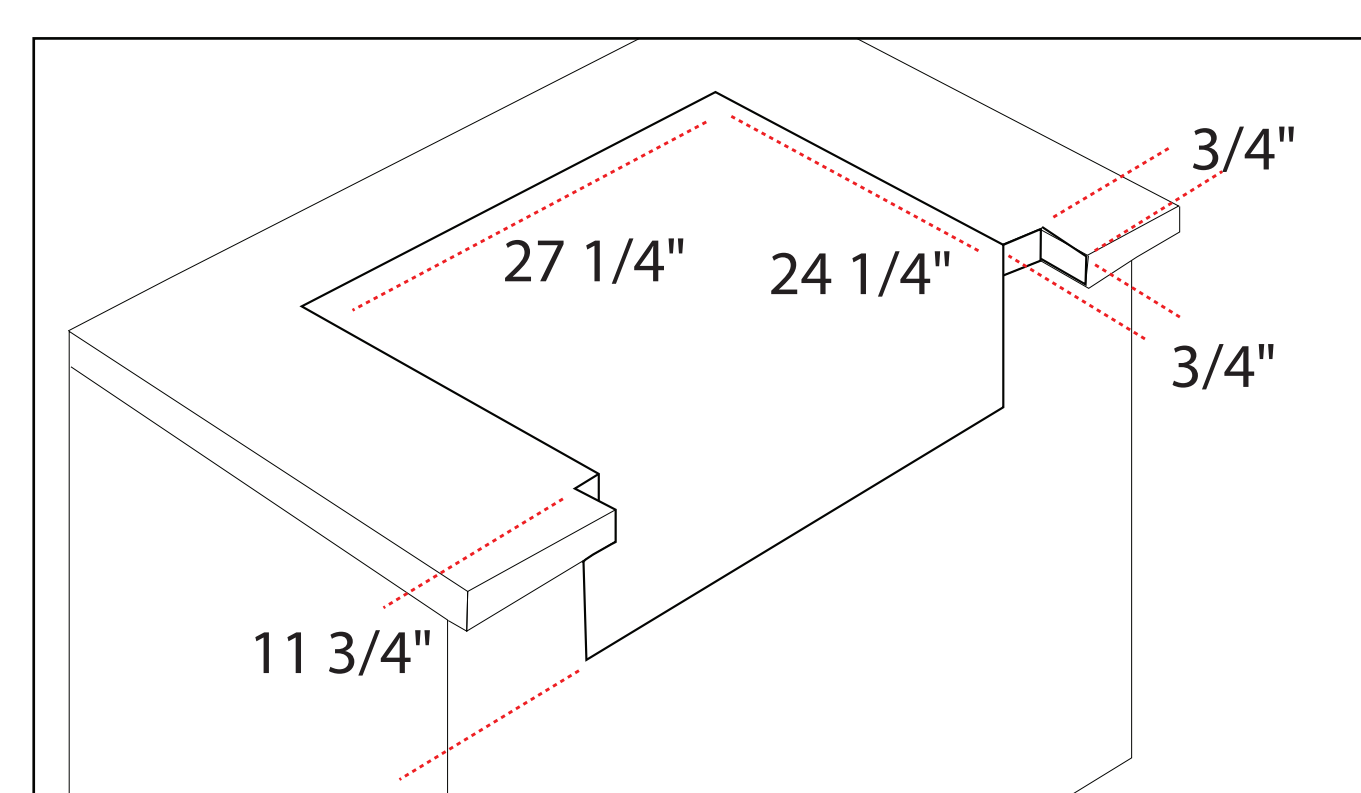

Blaze 30-inch LTE+ Gas Griddle

Model Number: **BLZ-GRIDDLE-LTE30-LP/NG**

Front View

Side View

Cutout View

Top View

| Overall dimensions | Cutout dimensions |
|--------------------|-------------------|
| Width 30 1/8" | Width 27 1/4" |
| Depth 28 3/16" | Depth 24 1/4" |
| Height 16 1/3" | Height 11 3/4" |