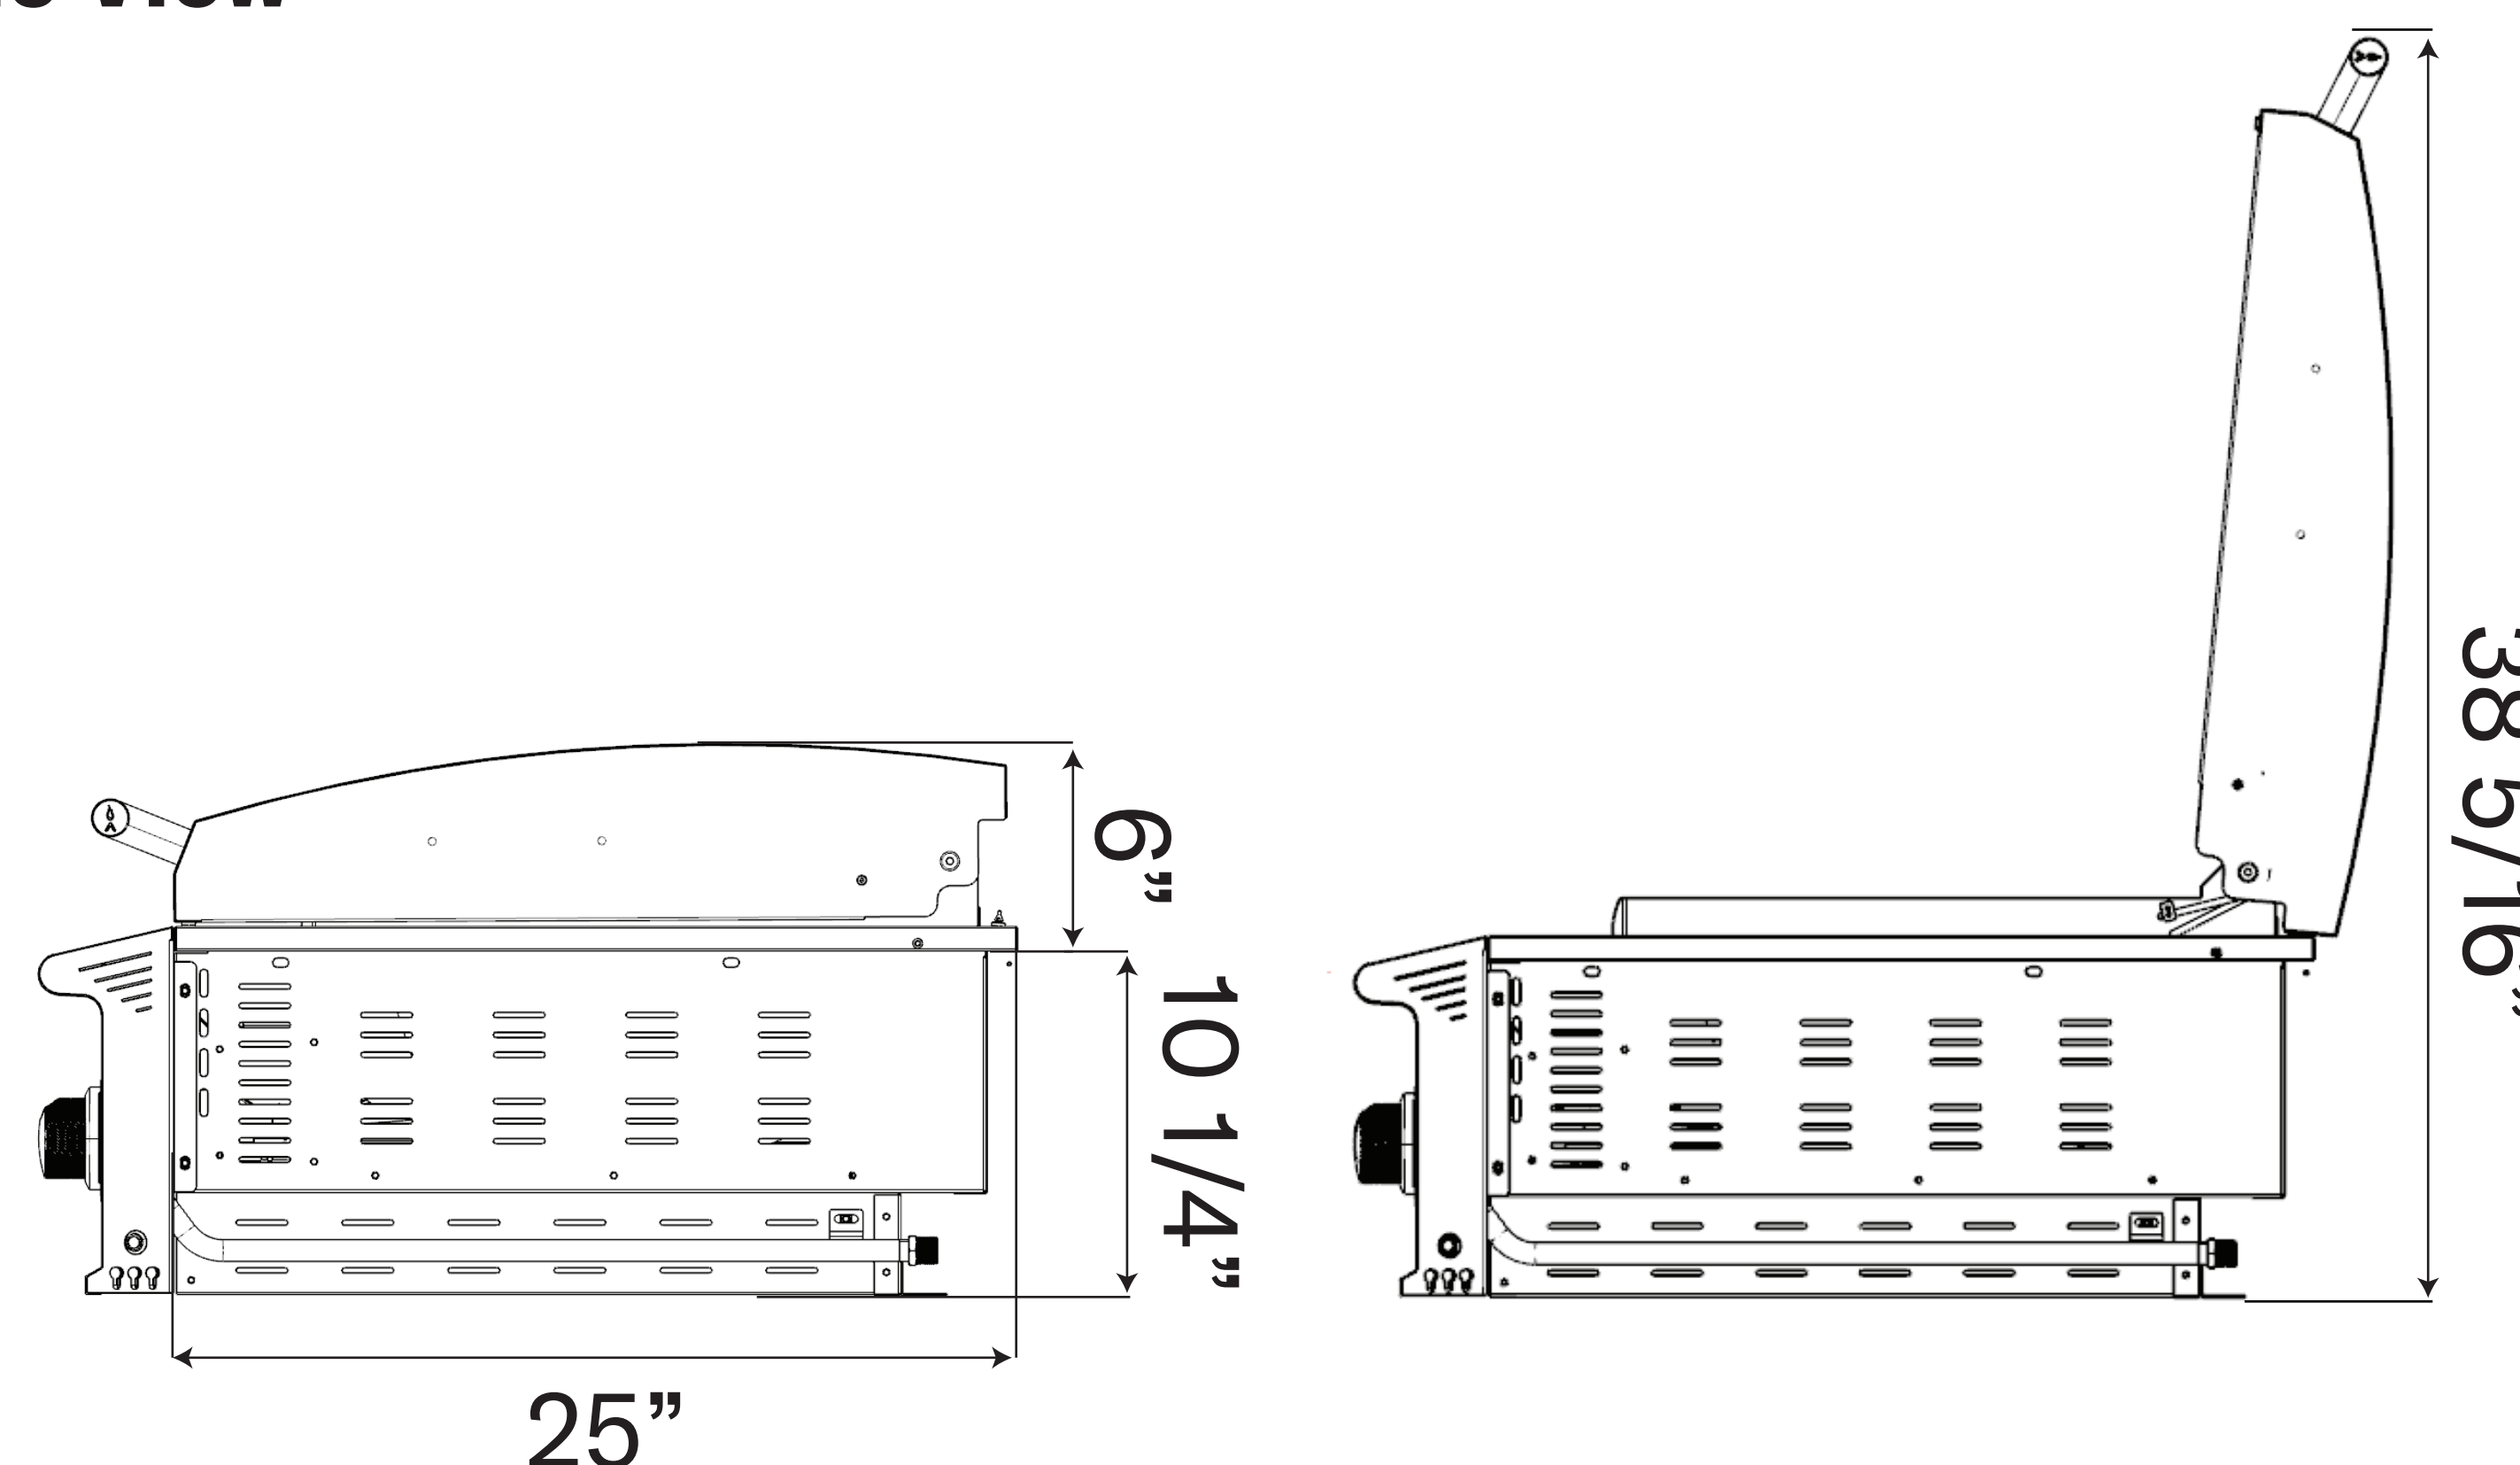

Blaze 30-inch LTE+ Gas Griddle

Model Number: **BLZ-GRIDDLE-LTE30-LP/NG**

Front View

Side View

Cutout View

Top View

| Overall dimensions | Cutout dimensions |
|--------------------|-------------------|
| Width 30 1/8" | Width 27 1/4" |
| Depth 28 3/16" | Depth 24 1/4" |
| Height 16 1/3" | Height 11 3/4" |