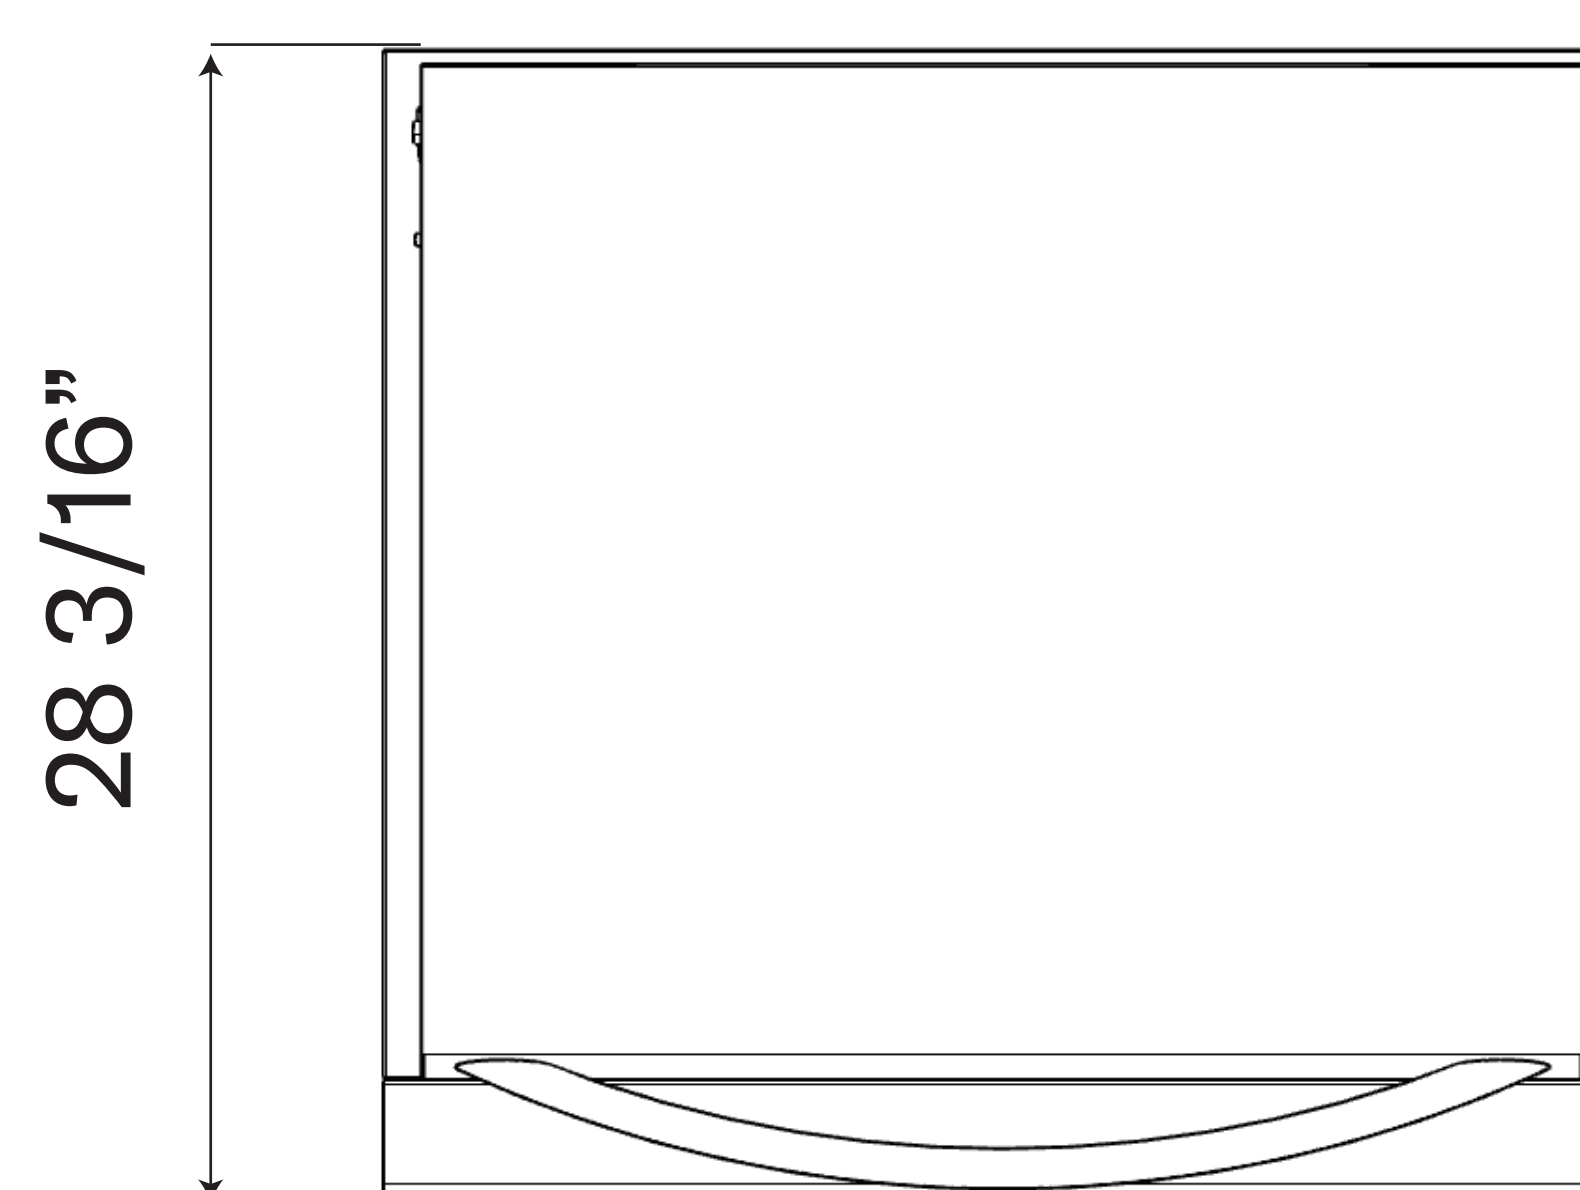

Blaze 30-inch LTE+ Gas Griddle

Model Number: **BLZ-GRIDDLE-LTE30-LP/NG**

Front View

Side View

Cutout View

Top View

| Overall dimensions | Cutout dimensions |
|--------------------|-------------------|
| Width 30 1/8" | Width 27 1/4" |
| Depth 28 3/16" | Depth 24 1/4" |
| Height 16 1/3" | Height 11 3/4" |