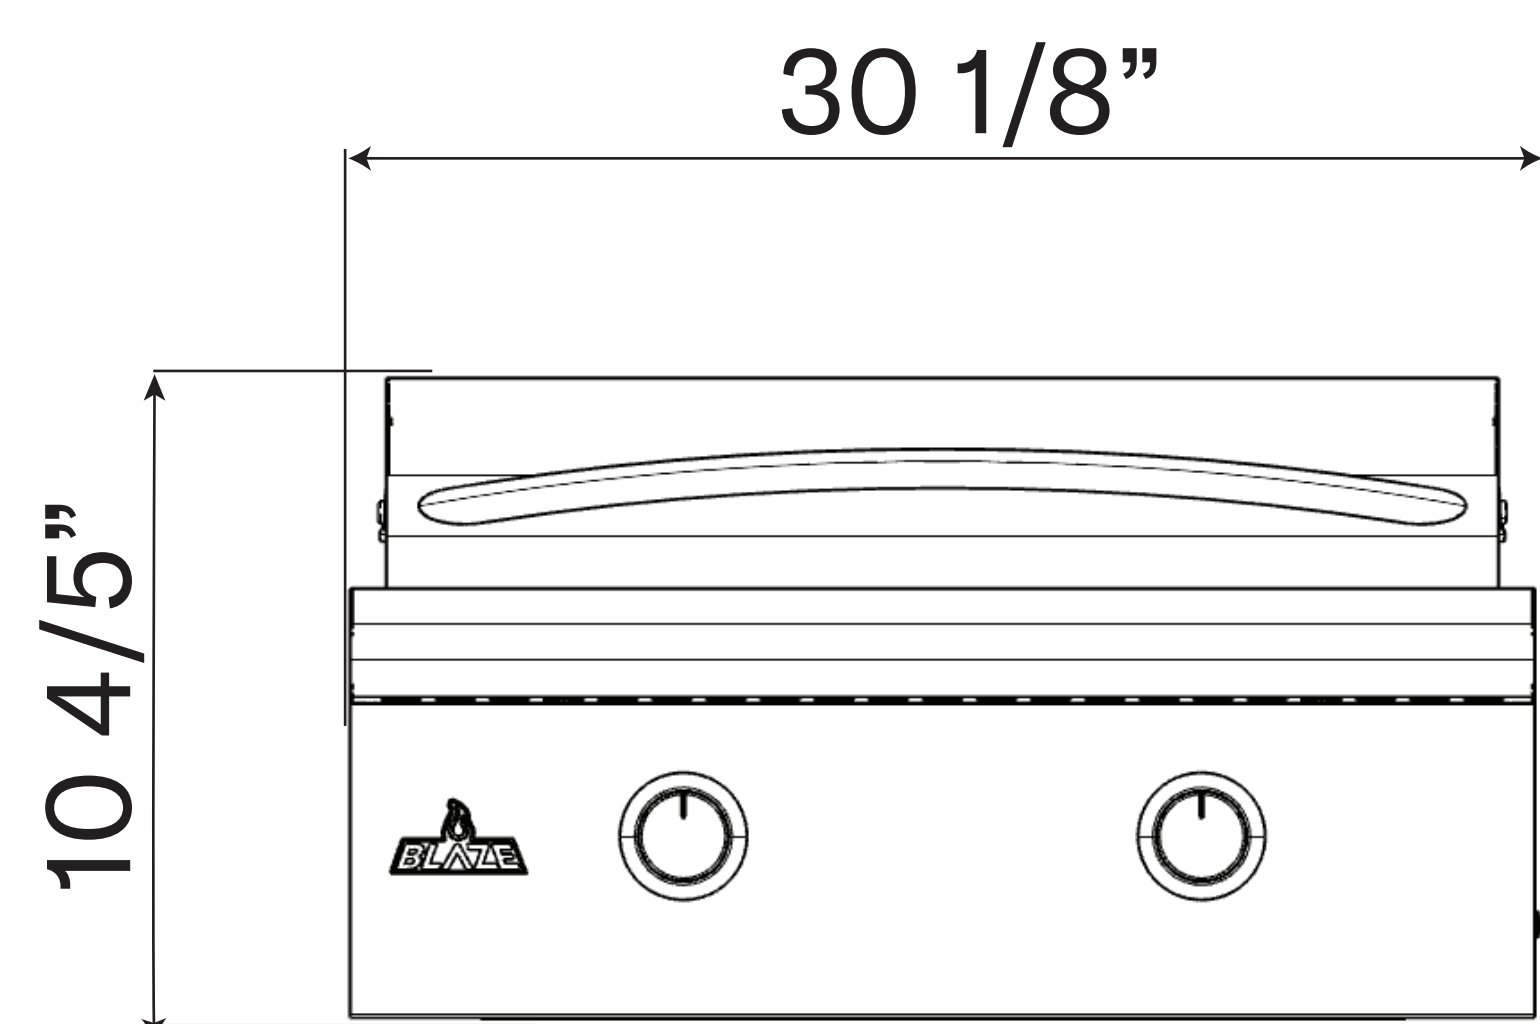

Blaze 30-inch LTE+ Gas Griddle

Model Number: **BLZ-GRIDDLE-LTE30-LP/NG**

Front View

Side View

Cutout View

Top View

| Overall dimensions | Cutout dimensions |
|--------------------|-------------------|
| Width 30 1/8" | Width 27 1/4" |
| Depth 28 3/16" | Depth 24 1/4" |
| Height 16 1/3" | Height 11 3/4" |