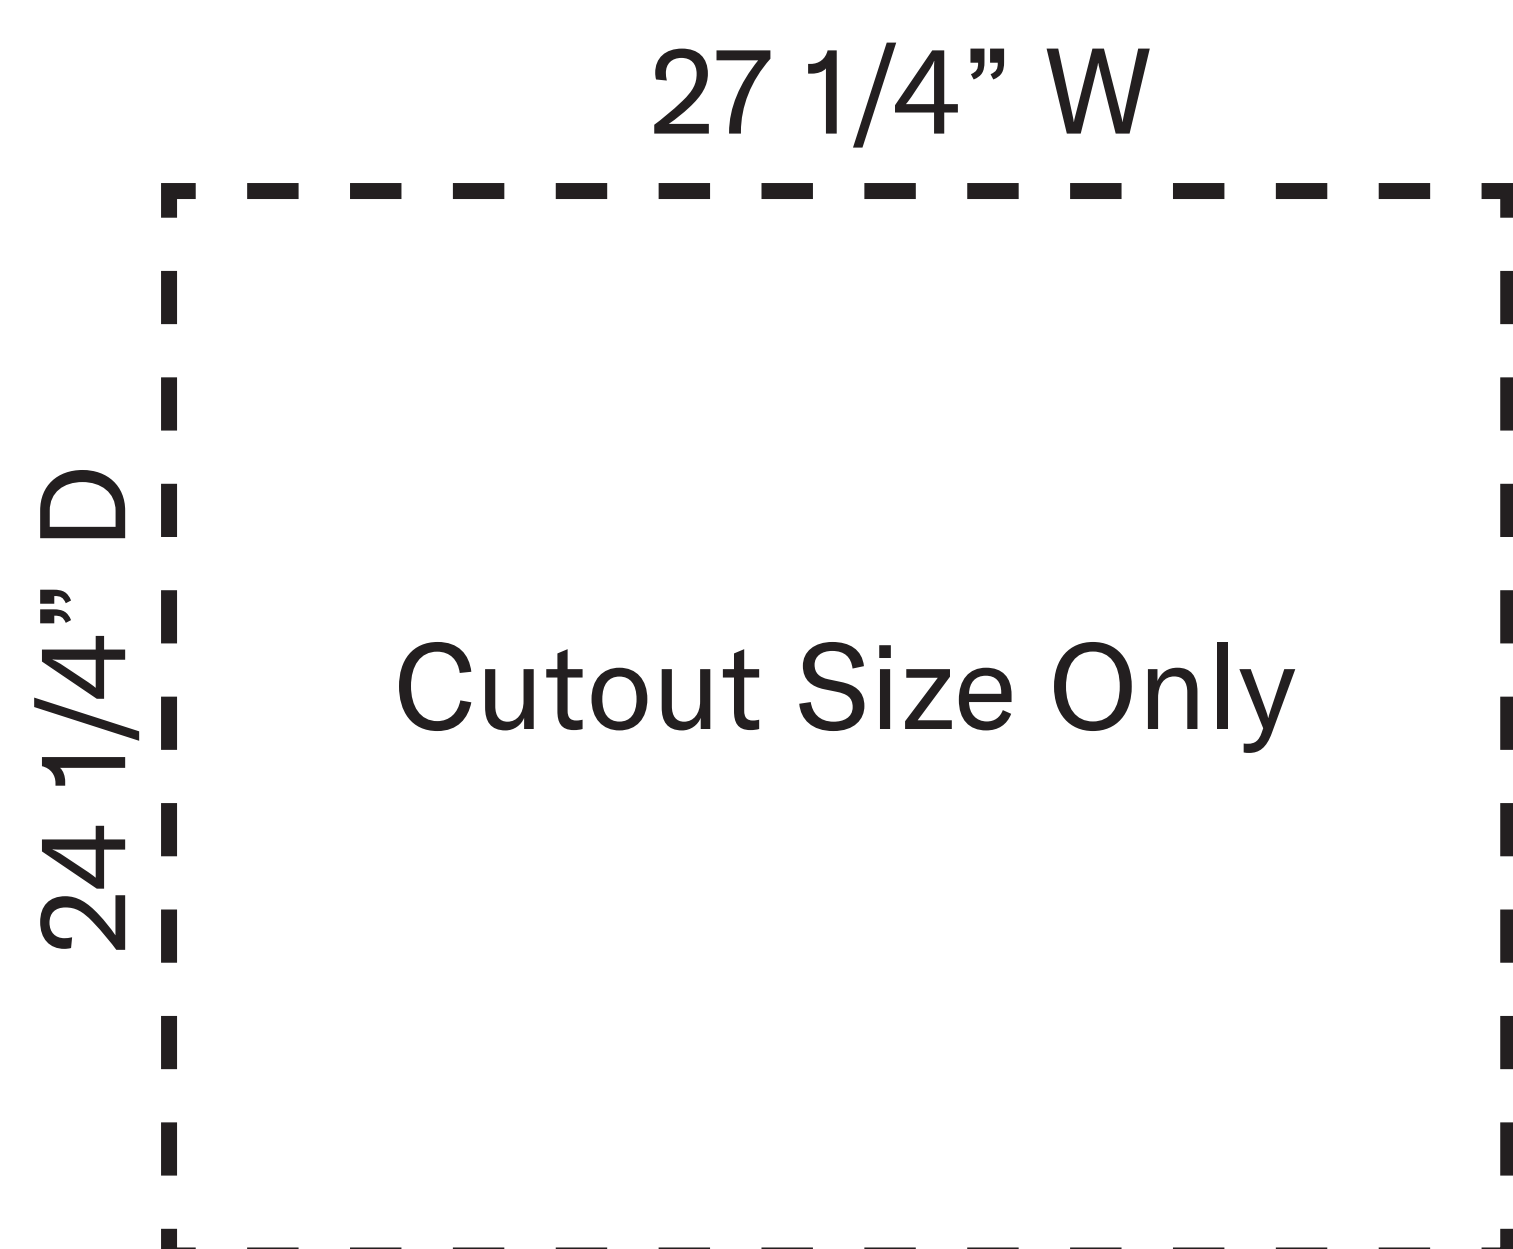

Blaze 30-inch LTE+ Gas Griddle

Model Number: **BLZ-GRIDDLE-LTE30-LP/NG**

Front View

Side View

Cutout View

Top View

| Overall dimensions | Cutout dimensions |
|--------------------|-------------------|
| Width 30 1/8" | Width 27 1/4" |
| Depth 28 3/16" | Depth 24 1/4" |
| Height 16 1/3" | Height 11 3/4" |