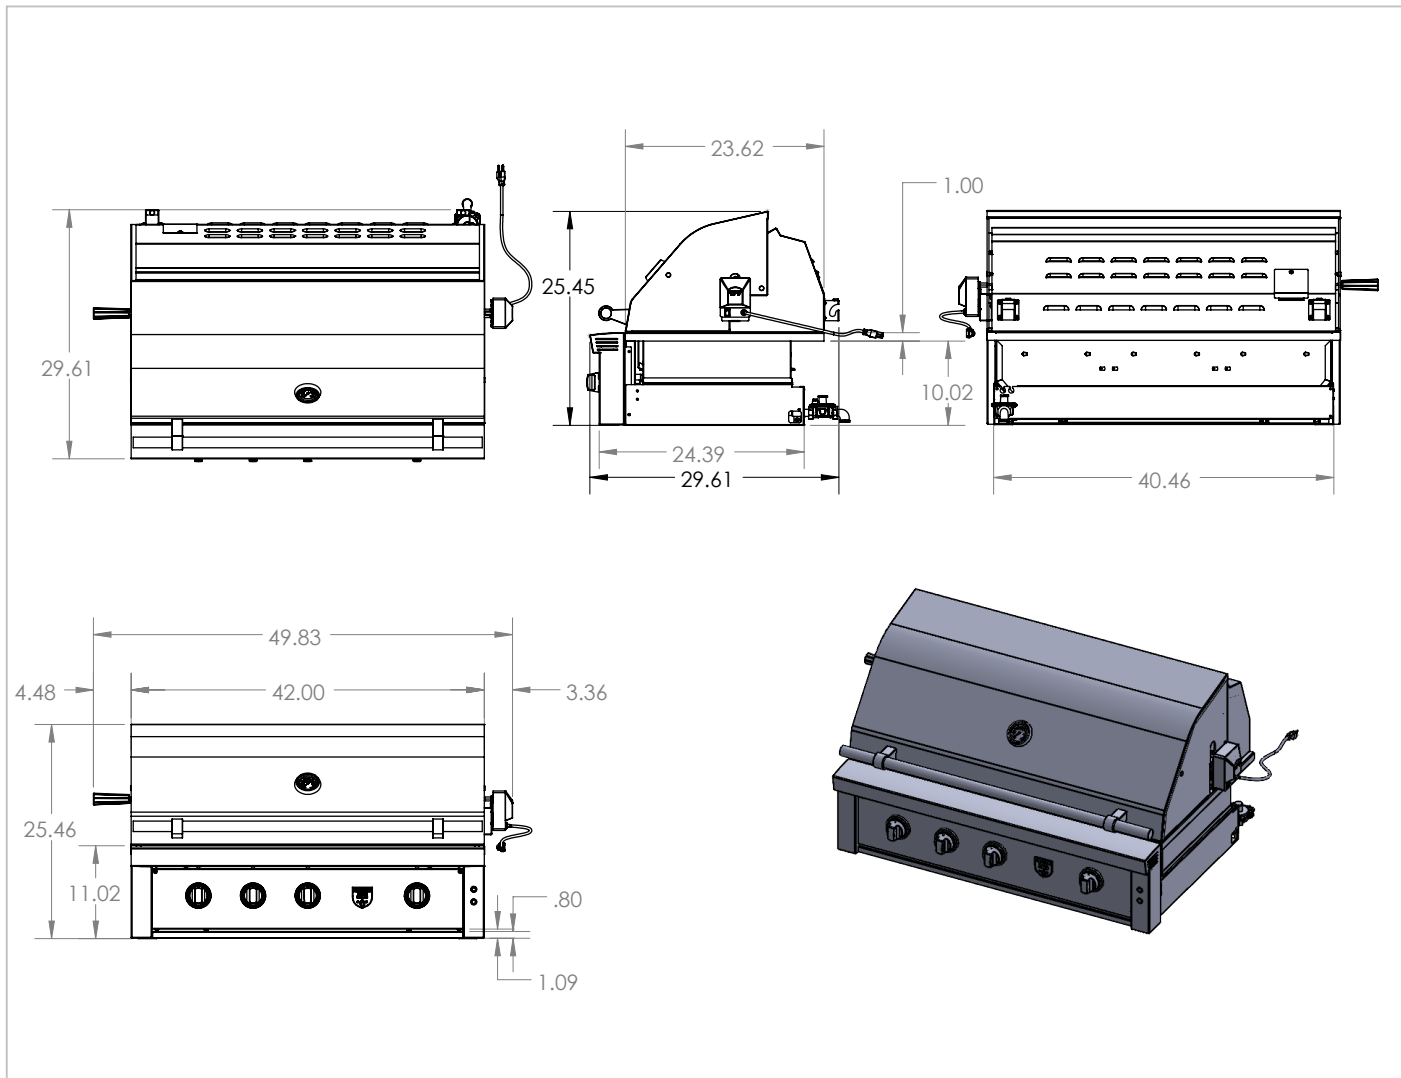

42" Estate Grill

SKU: EST42

NOTES

DISCLAIMER

We recommend adding a 1/4" (.25) to the inner dimension to ensure the unit fits properly in the build out.