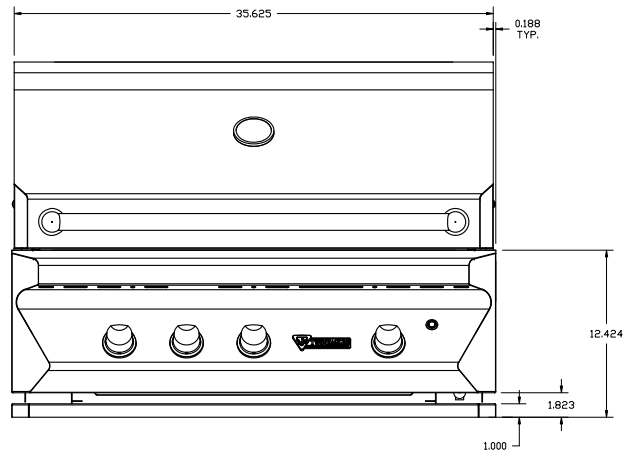

TEBQ36-B: TWIN EAGLES 36" OUTDOOR GAS GRILL

LAST UPDATE: 08/11

TEBQ36-B: TWIN EAGLES 36" OUTDOOR GAS GRILL