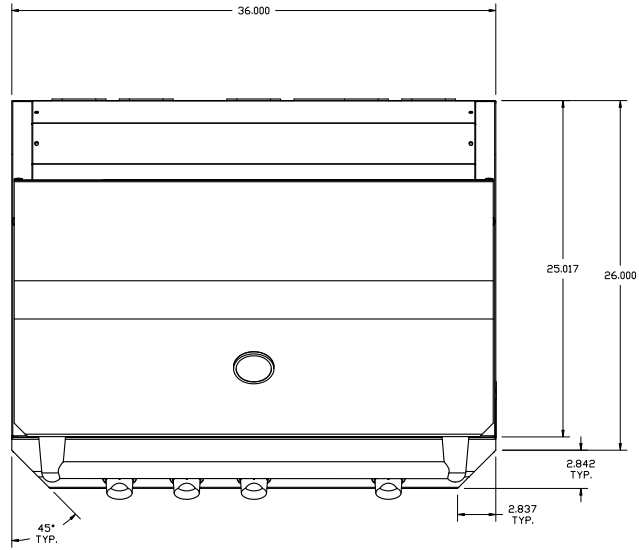

TEBQ36-B: TWIN EAGLES 36" OUTDOOR GAS GRILL

LAST UPDATE: 08/11

TEBQ36-B: TWIN EAGLES 36" OUTDOOR GAS GRILL