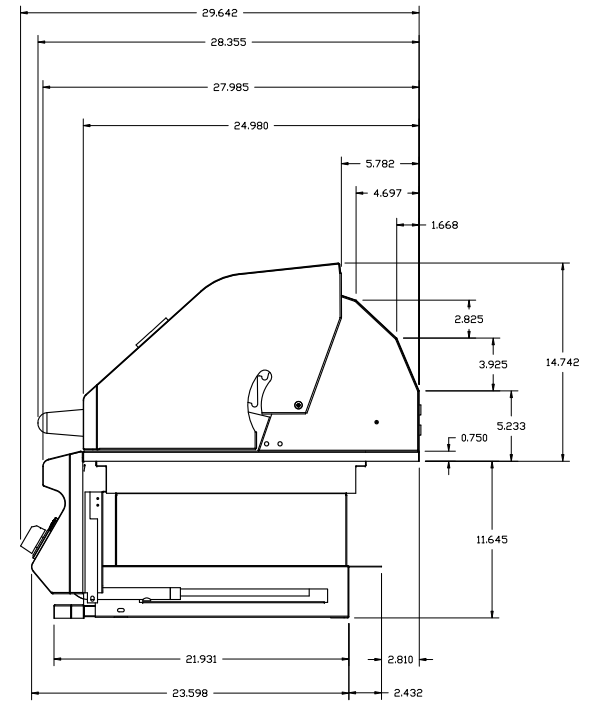

TEBQ36-B: TWIN EAGLES 36" OUTDOOR GAS GRILL

LAST UPDATE: 08/11

TEBQ36-B: TWIN EAGLES 36" OUTDOOR GAS GRILL