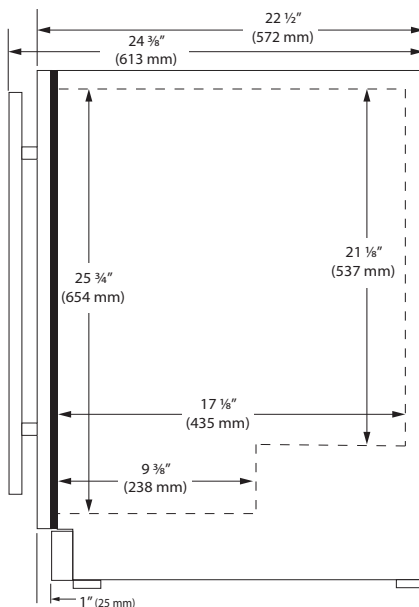

Stainless Solid

Key Features

- Converts to a refrigerator with the touch of a button
- Convection cooling system provides a quick cool down and consistent temperature
- Digital touch pad control with blue LED display
- Stainless steel cabinet, toe-kick, and full-wrap door
- Volume of 4.8 cu ft
- Freezer temperature range: -5°F to 5°F
- Refrigerator temperature range: 33°F to 70°F
- Bright white LED lighting
- Three full-extension chrome plated slide-out baskets
- Stainless steel handle (7/8" diameter)
- Field reversible door is shipped right-hand hinged
- Built-in or freestanding
- Four adjustable leveling legs

Model Details

Model	Voltage/Hz	Door Swing	Finish	Shipping Weight
UOFZ124-SS01B	115 / 60	Field Reversible	Stainless Solid	125 lb

Accessories

Model	Description	Finish	Shipping Weight
ULAFREESTANDS	Freestanding Kit	Stainless	3 lb

Front

Side

Top

Specifications

Model	OFZ124
Amps: Running	2.5
Capacity: Bottle (12 oz)	N/A
Capacity: Can (12 oz)	N/A
Capacity: Volume (cu ft)	4.8
Capacity: Wine Bottle (750 ml)	N/A
Dimensions: Product Depth	22 1/2" / 572 mm
Dimensions: Product Height	34 1/8" / 867 mm
Dimensions: Product Width	23 15/16" / 608 mm
Energy Consumption: Avg. Per Year	390 kWh
ENERGY STAR	Tier 1
Product Weight: Max	125 lb
Refrigerant Type:	R600a
Sabbath (Star K Certified)	Yes
Temperature Range (freezer)	-5°F - 5°F
Temperature Range (refrigerator)	33°F - 70°F

Installation Notes

- 24" cutout width sufficient if door protrudes beyond adjacent cabinetry
- No additional clearance is needed for ventilation
- Do not obstruct front grille air flow

Please visit u-line.com to view this model's User Guide & Service Manual. All Specifications are subject to change without notice.