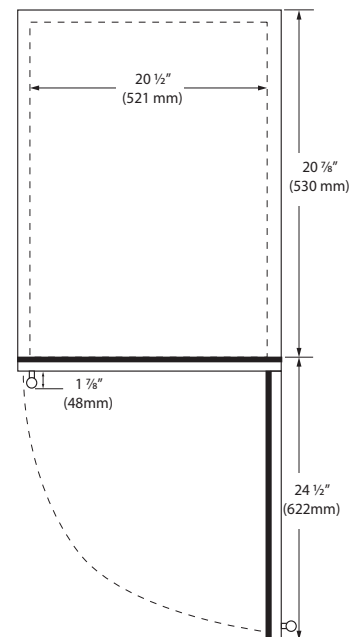

Stainless Solid

Key Features

- Converts to a refrigerator with the touch of a button
- Convection cooling system provides a quick cool down and consistent temperature
- Digital touch pad control with blue LED display
- Stainless steel cabinet, toe-kick, and full-wrap door
- Volume of 4.8 cu ft
- Freezer temperature range: -5°F to 5°F
- Refrigerator temperature range: 33°F to 70°F
- Bright white LED lighting
- Three full-extension chrome plated slide-out baskets
- Stainless steel handle (7/8" diameter)
- Field reversible door is shipped right-hand hinged
- Built-in or freestanding
- Four adjustable leveling legs

Model Details

Model	Voltage/Hz	Door Swing	Finish	Shipping Weight
UOFZ124-SS01B	115 / 60	Field Reversible	Stainless Solid	125 lb

Accessories

Model	Description	Finish	Shipping Weight
ULAFREESTANDS	Freestanding Kit	Stainless	3 lb

Front

Side

Top

Specifications

Model	OFZ124
Amps: Running	2.5
Capacity: Bottle (12 oz)	N/A
Capacity: Can (12 oz)	N/A
Capacity: Volume (cu ft)	4.8
Capacity: Wine Bottle (750 ml)	N/A
Dimensions: Product Depth	22 1/2" / 572 mm
Dimensions: Product Height	34 1/8" / 867 mm
Dimensions: Product Width	23 15/16" / 608 mm
Energy Consumption: Avg. Per Year	390 kWh
ENERGY STAR	Tier 1
Product Weight: Max	125 lb
Refrigerant Type:	R600a
Sabbath (Star K Certified)	Yes
Temperature Range (freezer)	-5°F - 5°F
Temperature Range (refrigerator)	33°F - 70°F

Installation Notes

- 24" cutout width sufficient if door protrudes beyond adjacent cabinetry
- No additional clearance is needed for ventilation
- Do not obstruct front grille air flow

Please visit u-line.com to view this model's User Guide & Service Manual. All Specifications are subject to change without notice.