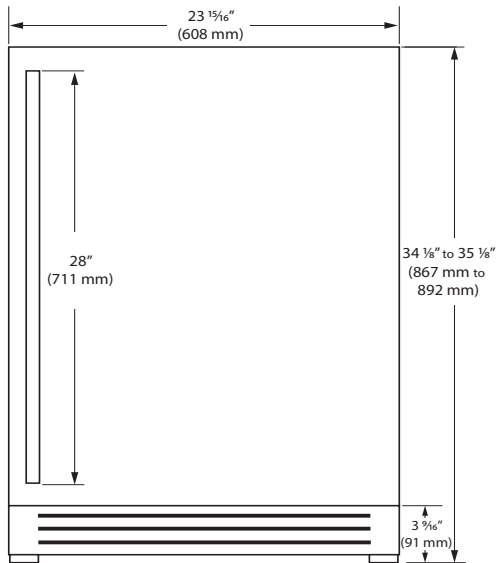

Stainless Solid

Key Features

- Converts to a refrigerator with the touch of a button
- Convection cooling system provides a quick cool down and consistent temperature
- Digital touch pad control with blue LED display
- Stainless steel cabinet, toe-kick, and full-wrap door
- Volume of 4.8 cu ft
- Freezer temperature range: -5°F to 5°F
- Refrigerator temperature range: 33°F to 70°F
- Bright white LED lighting
- Three full-extension chrome plated slide-out baskets
- Stainless steel handle (7/8" diameter)
- Field reversible door is shipped right-hand hinged
- Built-in or freestanding
- Four adjustable leveling legs

Model Details

Model	Voltage/Hz	Door Swing	Finish	Shipping Weight
UOFZ124-SS01B	115 / 60	Field Reversible	Stainless Solid	125 lb

Accessories

Model	Description	Finish	Shipping Weight
ULAFREESTANDS	Freestanding Kit	Stainless	3 lb

Front

Side

Top

Specifications

Model	OFZ124
Amps: Running	2.5
Capacity: Bottle (12 oz)	N/A
Capacity: Can (12 oz)	N/A
Capacity: Volume (cu ft)	4.8
Capacity: Wine Bottle (750 ml)	N/A
Dimensions: Product Depth	22 1/2" / 572 mm
Dimensions: Product Height	34 1/8" / 867 mm
Dimensions: Product Width	23 15/16" / 608 mm
Energy Consumption: Avg. Per Year	390 kWh
ENERGY STAR	Tier 1
Product Weight: Max	125 lb
Refrigerant Type:	R600a
Sabbath (Star K Certified)	Yes
Temperature Range (freezer)	-5°F - 5°F
Temperature Range (refrigerator)	33°F - 70°F

Installation Notes

- 24" cutout width sufficient if door protrudes beyond adjacent cabinetry
- No additional clearance is needed for ventilation
- Do not obstruct front grille air flow

Please visit u-line.com to view this model's User Guide & Service Manual. All Specifications are subject to change without notice.