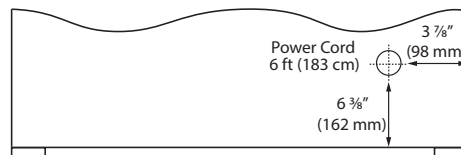

Front

Side

Top

Specifications

Model	OFZ124
Amps: Running	2.5
Capacity: Bottle (12 oz)	N/A
Capacity: Can (12 oz)	N/A
Capacity: Volume (cu ft)	4.8
Capacity: Wine Bottle (750 ml)	N/A
Dimensions: Product Depth	22 1/2" / 572 mm
Dimensions: Product Height	34 1/8" / 867 mm
Dimensions: Product Width	23 15/16" / 608 mm
Energy Consumption: Avg. Per Year	390 kWh
ENERGY STAR	Tier 1
Product Weight: Max	125 lb
Refrigerant Type:	R600a
Sabbath (Star K Certified)	Yes
Temperature Range (freezer)	-5°F - 5°F
Temperature Range (refrigerator)	33°F - 70°F

Back

Warranty

- 1 Year (parts & labor) / 5 year sealed system (parts)
- + **Additional 1 Year (parts & labor) warranty at no cost with product registration**

See complete warranty for details

Installation Notes

- 24" cutout width sufficient if door protrudes beyond adjacent cabinetry
- No additional clearance is needed for ventilation
- Do not obstruct front grille air flow

Please visit u-line.com to view this model's User Guide & Service Manual. All Specifications are subject to change without notice.

8900 North 55th Street • Milwaukee, Wisconsin 53223 USA • +1.414.354.0300 • sales@u-line.com • u-line.com