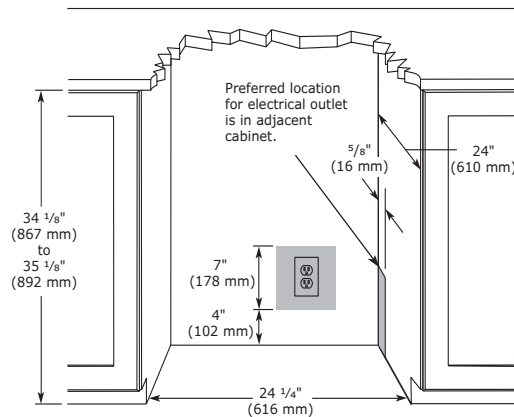

Cabinet Cut-Out

Warranty

- 1 Year (parts & labor) / 5 year sealed system (parts)
- + **Additional 1 Year (parts & labor) warranty at no cost with product registration**

See complete warranty for details

Installation Notes

- 24" cutout width sufficient if door protrudes beyond adjacent cabinetry
- No additional clearance is needed for ventilation
- Do not obstruct front grille air flow

Please visit u-line.com to view this model's User Guide & Service Manual. All Specifications are subject to change without notice.

8900 North 55th Street • Milwaukee, Wisconsin 53223 USA • +1.414.354.0300 • sales@u-line.com • u-line.com